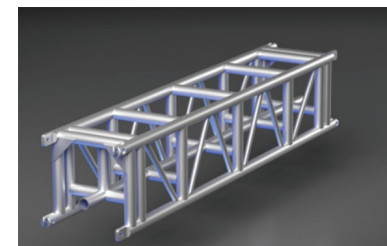

Tyler Lite Video Truss

Tyler Truss' Video Truss has long been used for LED walls, with features that include metric lengths that correspond to LED specifications and a recessed, continuous backbone/chord that allows level, seamless rigging connections. Their new Tyler Lite Video Truss offers a lighter-weight option, with standard lengths (and weight) of 1.5m (53 lbs.), 2m (64 lbs.), 2.5m (75 lbs.) and 3m (86 lbs.). Custom sizes are available, along with other options, including various powder coat colors and index-able fork ends or sliding fork ends to easily create arches.